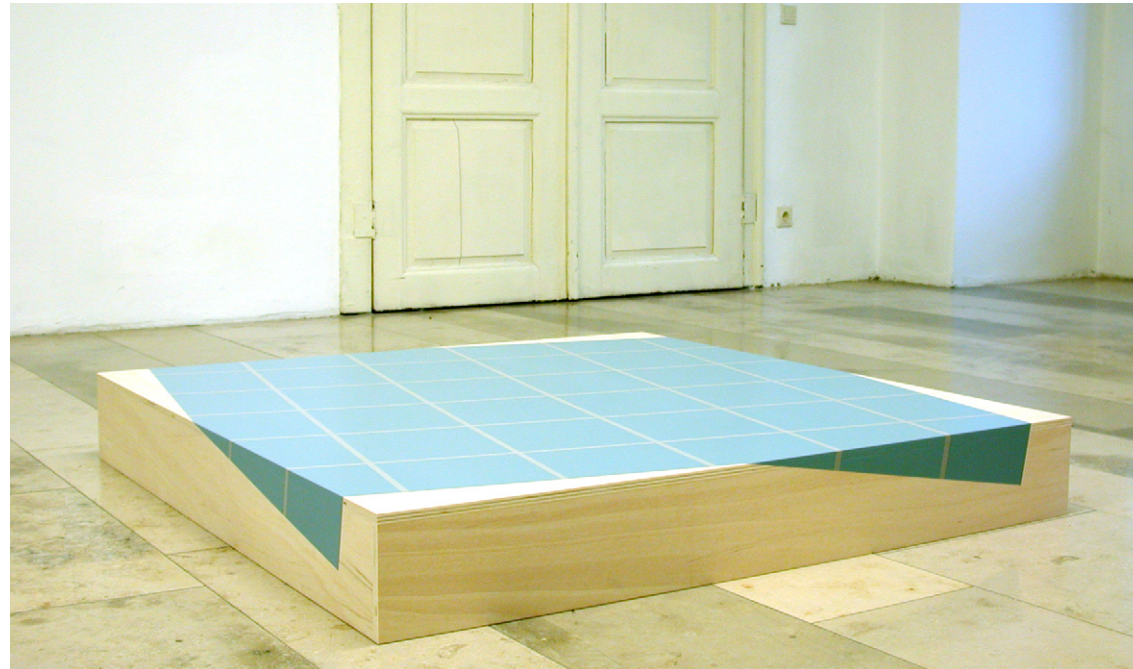

**Lotte Lyon  
Works  
2003 - 2009**

from a series of sixteen b&w photos  
2009  
28 x 21 cm

untitled  
2008  
wood, paint  
80 x 60 x 160 cm

from a series of nine color photos  
2008  
44 x 33 cm

untitled  
2007  
wood, paint  
150 x 80 x 50 cm (variable length)

from a series of color photos  
40 x 30 cm  
2008

untitled  
2007  
wood, paint  
70 x 100 x 185 cm

untitled  
2007  
plywood, paint  
120 x 120 x 19 cm

**Full House**  
(with Manuela Mark)  
installation view  
2008  
Kunstpavillon, Innsbruck