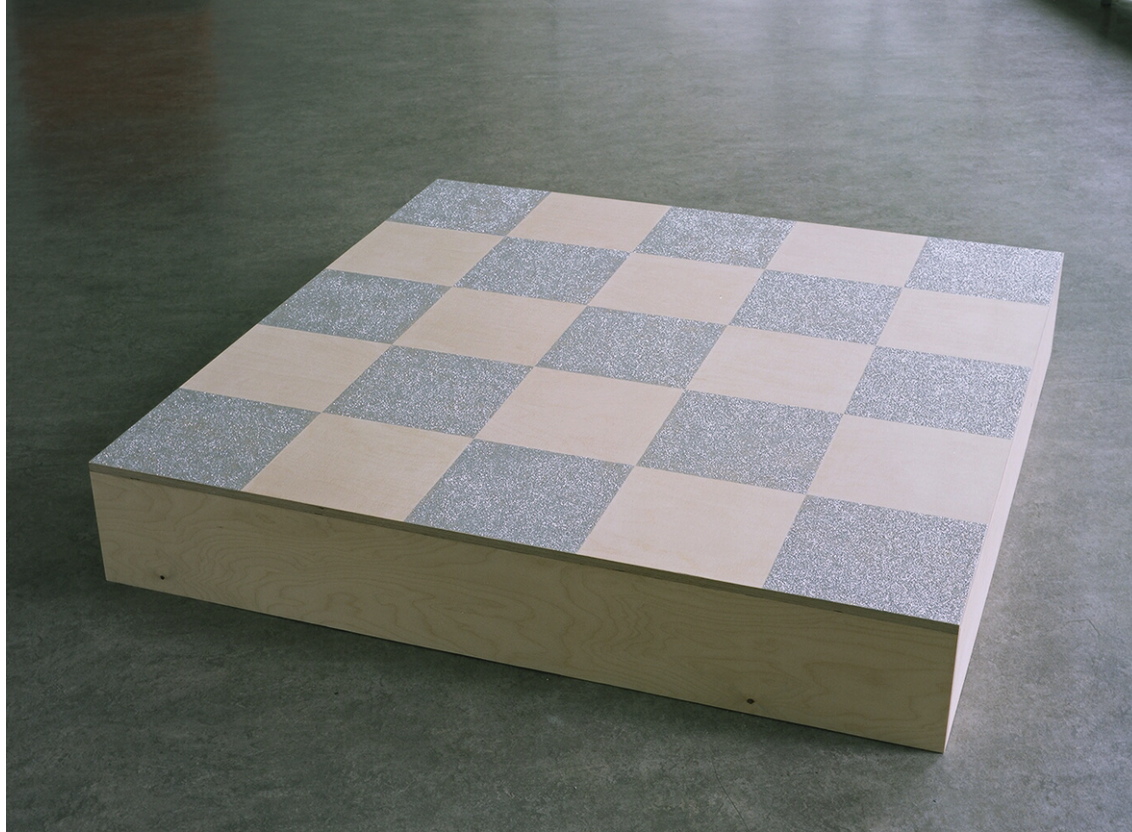

from a series of thirteen color photos  
2006  
50 x 36 cm

untitled  
2006  
plywood, paint  
40 x 40 x 120 cm

untitled  
2005  
three color photos  
60 x 40 cm

Parcours  
installation view  
2005  
Galerie Stadtpark, Krems