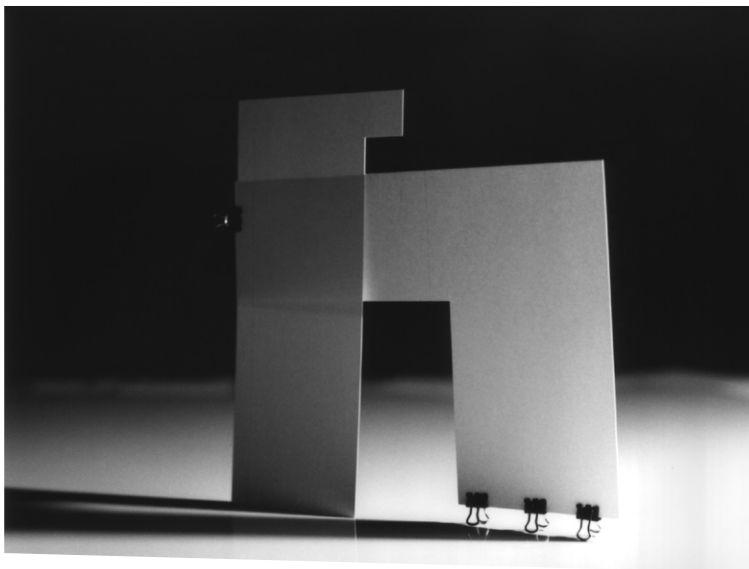

**Lotte Lyon  
Works  
2003 - 2009**

from a series of sixteen b&w photos  
2009  
28 x 21 cm

untitled  
2008  
wood, paint  
80 x 60 x 160 cm

from a series of nine color photos  
2008  
44 x 33 cm

untitled  
2007  
wood, paint  
150 x 80 x 50 cm (variable length)